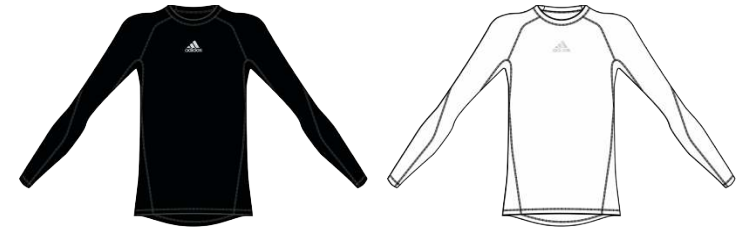

adidas adidas
not available not available

ASK SPR LS CW W **$40.00**
SMSUF18FBASKCWW

- Regular fit is wider at the body, with a straight silhouette
- Long raglan sleeves
- Main: 100% nylon plain weave; Body and upper sleeve lining: 100% polyester mesh
- Side seam pockets; Full zip with hood; Elastic cuffs
- Contrast piping on shoulder seams

Sizes: XXS | XS | S | M | L | XL

DP5541 black	11/01/18
DP5540 white	11/01/18

ASK SPR LS CW Y **$35.00**
SMSUF18FBASKCWY

- Regular fit is wider at the body, with a straight silhouette
- Ribbed V-neck
- Long sleeves
- 64% recycled polyester / 36% polyester engineered
- Sweat-wicking Climalite fabric; Patched-on chest pockets; Ribbed cuffs
- This jersey is made with recycled polyester to save resources and decrease emissions

Sizes: XXS | XS | S | M | L | XL

DP5538 black	11/01/18
DP5539 white	11/01/18